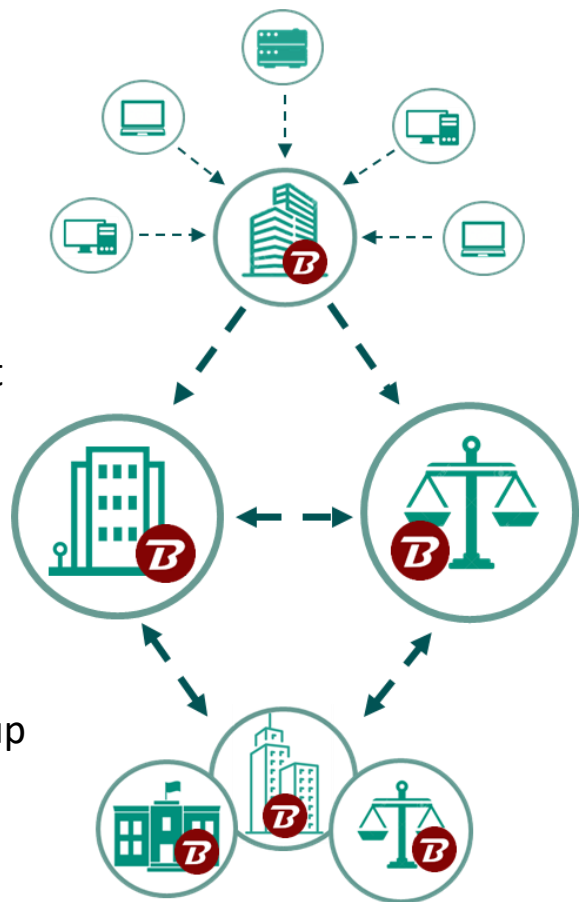

Still shipping hard drives or using unreliable cloud and SFTP products to share large files? Binfer has a faster, more secure, and 100% reliable alternative that saves users hours or time and thousands annually.

The Problem

Due to size limits and reliability issues, many eDiscovery professionals waste hours trying to digitally send large data collections between repositories. **Cloud products** have file size limits, reliability issues, and security concerns. **FTP** comes with all those issues and is difficult to setup. All other **large file sharing applications** require software to be installed on both ends, requiring IT admins to get involved. This forces legal professionals to compromise, either breaking data into smaller pieces before digitally sending or uploading it all to an **external hard drive** before shipping it to the destination. These inefficient and antiquated methods of file transfer add up to hundreds of hours and thousands of dollars wasted.

The Solution

Binfer's modern approach to file transfer was built for eDiscovery, with eDiscovery professionals to overcome all the industry's external sharing needs. Binfer creates a dynamic connection directly between sending and receiving devices, never storing data on a third party server. Additionally, the Binfer portable app delivery mechanism provides a revolutionary new way to send and receive large files – one like the industry has never seen before. Digitally send 100s of GBs or even TBs with ease.